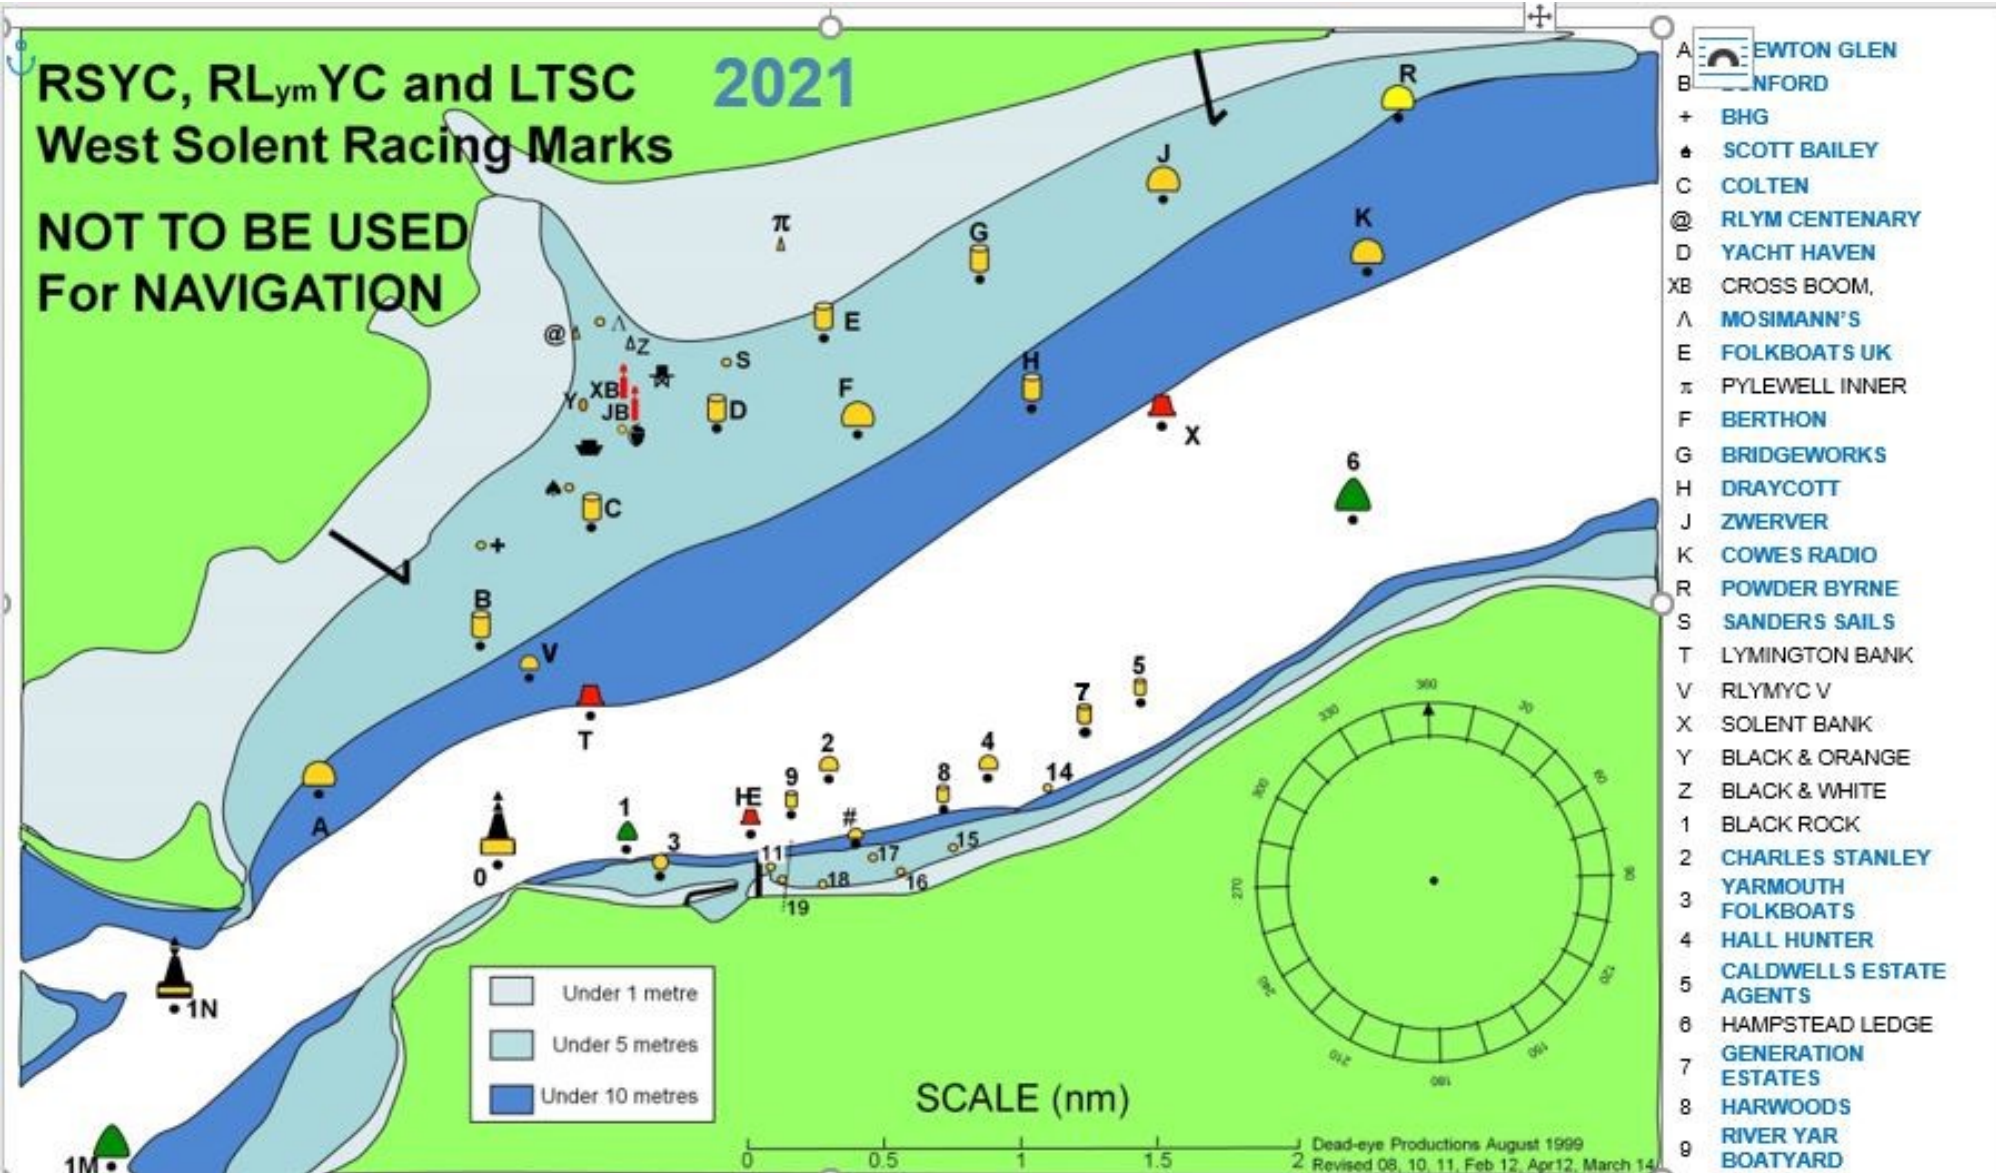

RSYC, RL_{ym}YC and LTSC 2021 West Solent Racing Marks

**NOT TO BE USED
For NAVIGATION**

- A EWTON GLEN
- B INFORD
- + BHG
- ♣ SCOTT BAILEY
- C COLTEN
- @ RLYM CENTENARY
- D YACHT HAVEN
- XB CROSS BOOM,
- △ MOSIMANN'S
- E FOLKBOATS UK
- π PYLEWELL INNER
- F BERTHON
- G BRIDGEWORKS
- H DRAYCOTT
- J ZWERVER
- K COWES RADIO
- R POWDER BYRNE
- S SANDER'S SAILS
- T LYMINGTON BANK
- V RLYMYC V
- X SOLENT BANK
- Y BLACK & ORANGE
- Z BLACK & WHITE
- 1 BLACK ROCK
- 2 CHARLES STANLEY
- 3 YARMOUTH FOLKBOATS
- 4 HALL HUNTER
- 5 CALDWELLS ESTATE AGENTS
- 6 HAMPSTEAD LEDGE
- 7 GENERATION ESTATES
- 8 HARWOODS
- 9 RIVER YAR BOATYARD

	Under 1 metre
	Under 5 metres
	Under 10 metres

MARK 1	P/S	MARK 2	P/S	MARK 3	P/S
MARK 4	P/S	MARK 5	P/S	MARK 6	P/S
MARK 7	P/S	MARK 8	P/S	MARK 9	P/S

- OAKHAVEN
- # TOWERS
- Gate
- ♣ LTSC Baverstock
- ♣ RLYM Starting Platform
- HE EAST FAIRWAY BUOY
- M Movable Mark – Orange
- N Movable Mark – Black
- P Movable Mark – Blue
- Q Movable Mark - Yellow