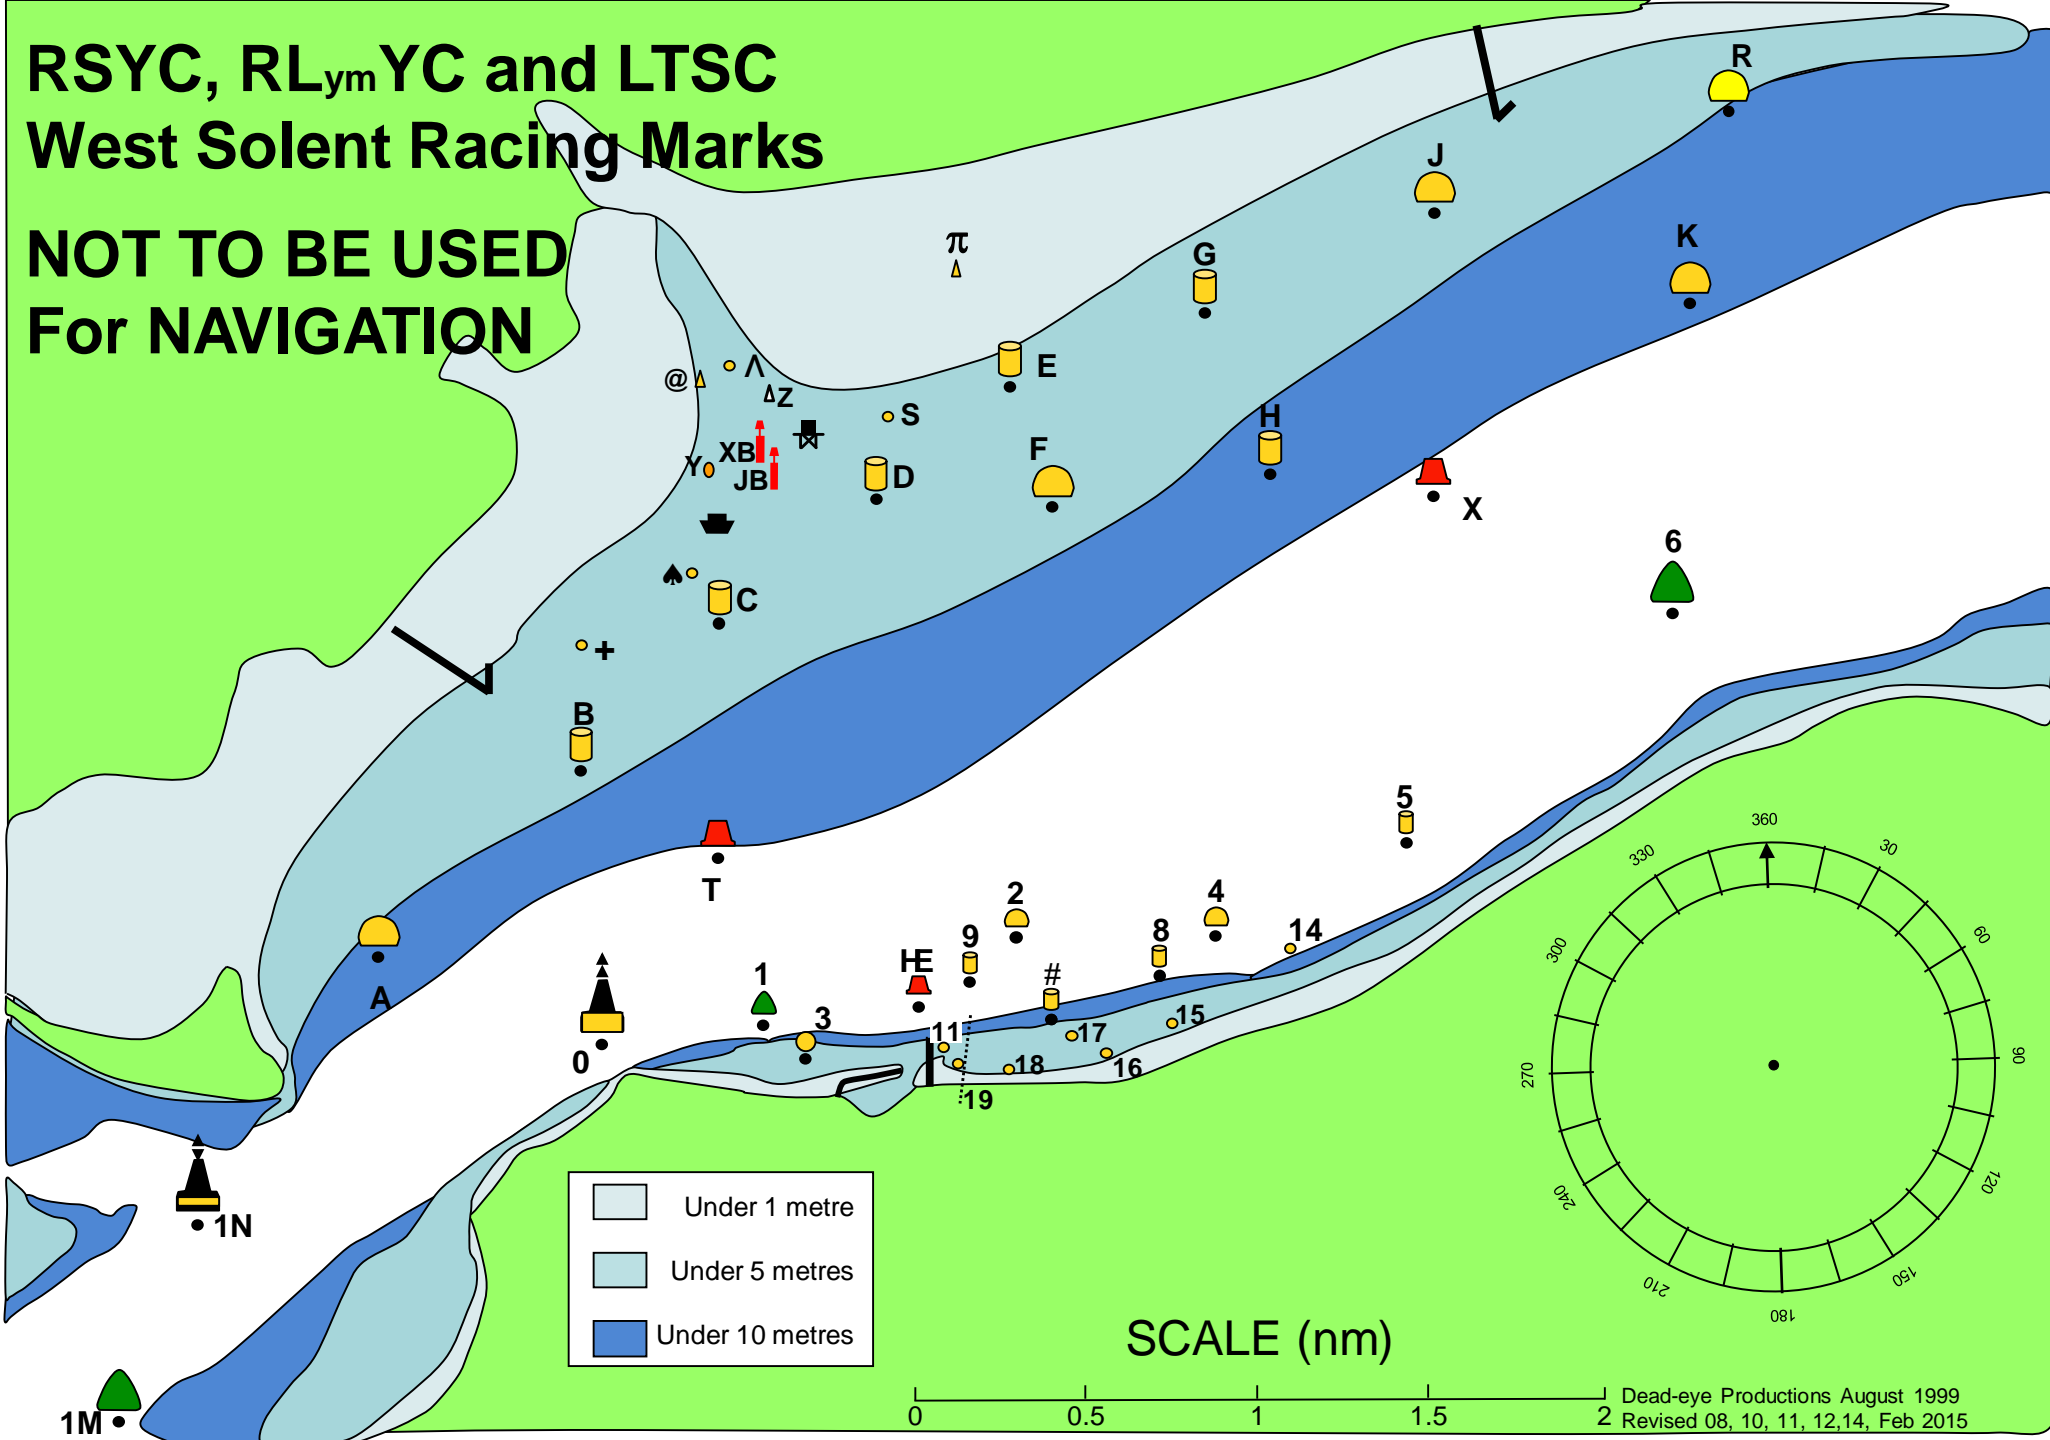

RSYC, RL_{ym}YC and LTSC West Solent Racing Marks

**NOT TO BE USED
For NAVIGATION**

	Under 1 metre
	Under 5 metres
	Under 10 metres

SCALE (nm)

Dead-eye Productions August 1999
2 Revised 08, 10, 11, 12, 14, Feb 2015