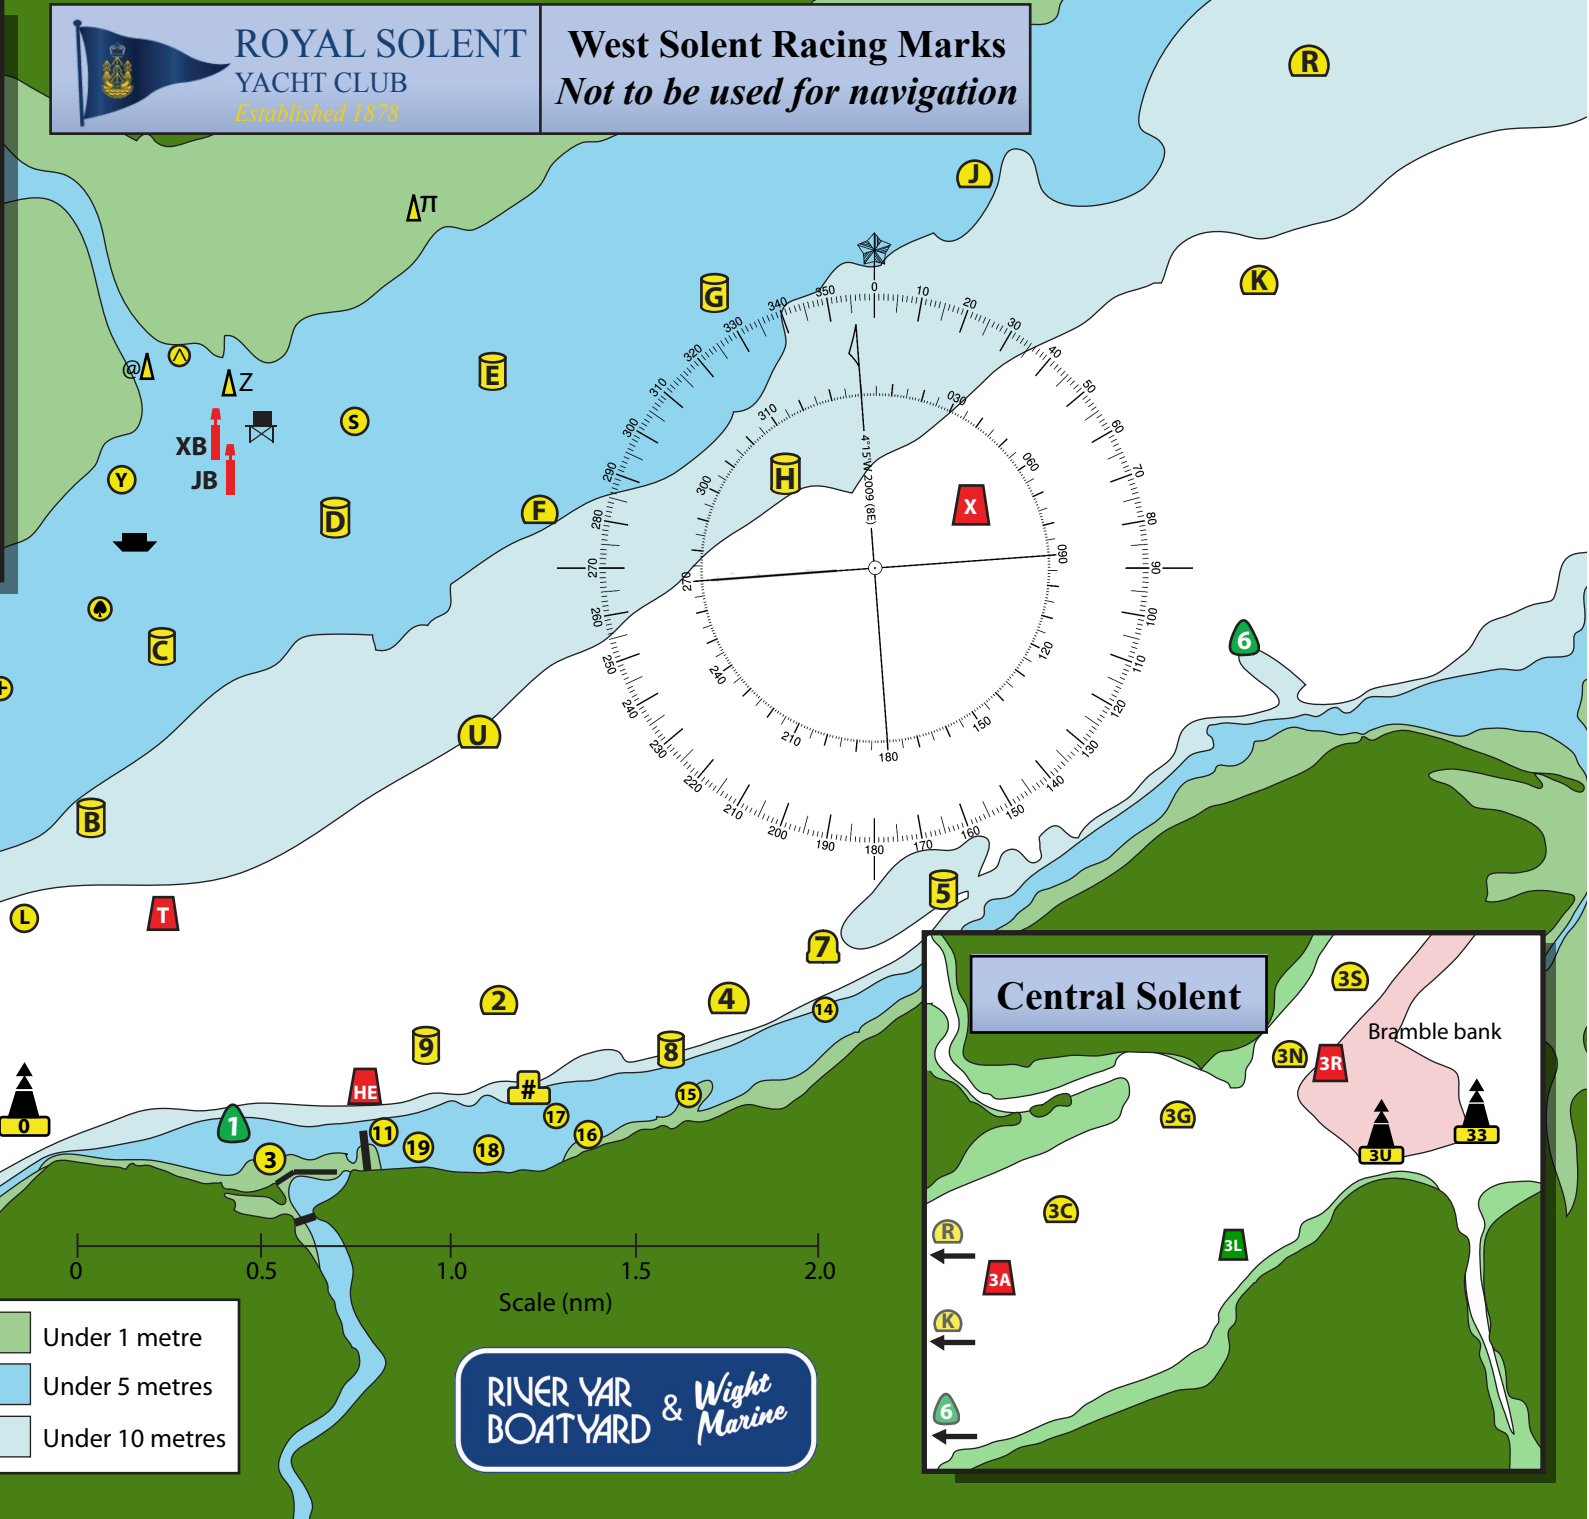

**ROYAL SOLENT
YACHT CLUB**
Established 1878

West Solent Racing Marks
Not to be used for navigation

**RIVER YAR
BOATYARD & Wight
Marine**