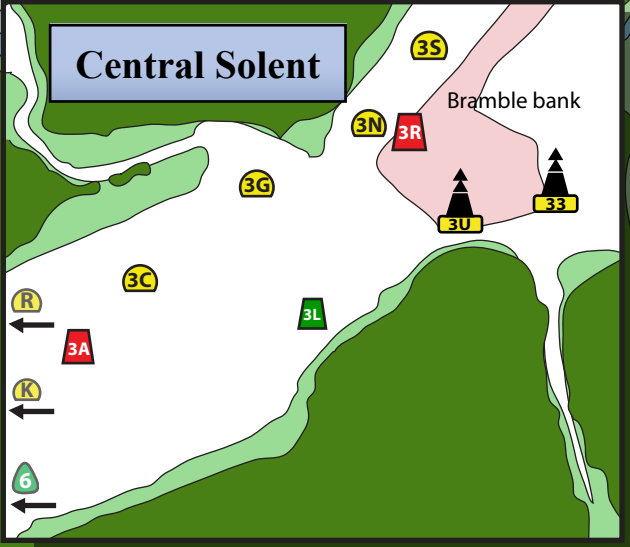

**ROYAL SOLENT
YACHT CLUB**
Established 1878

West Solent Racing Marks
Not to be used for navigation

**RIVER YAR
BOATYARD & Wight
Marine**