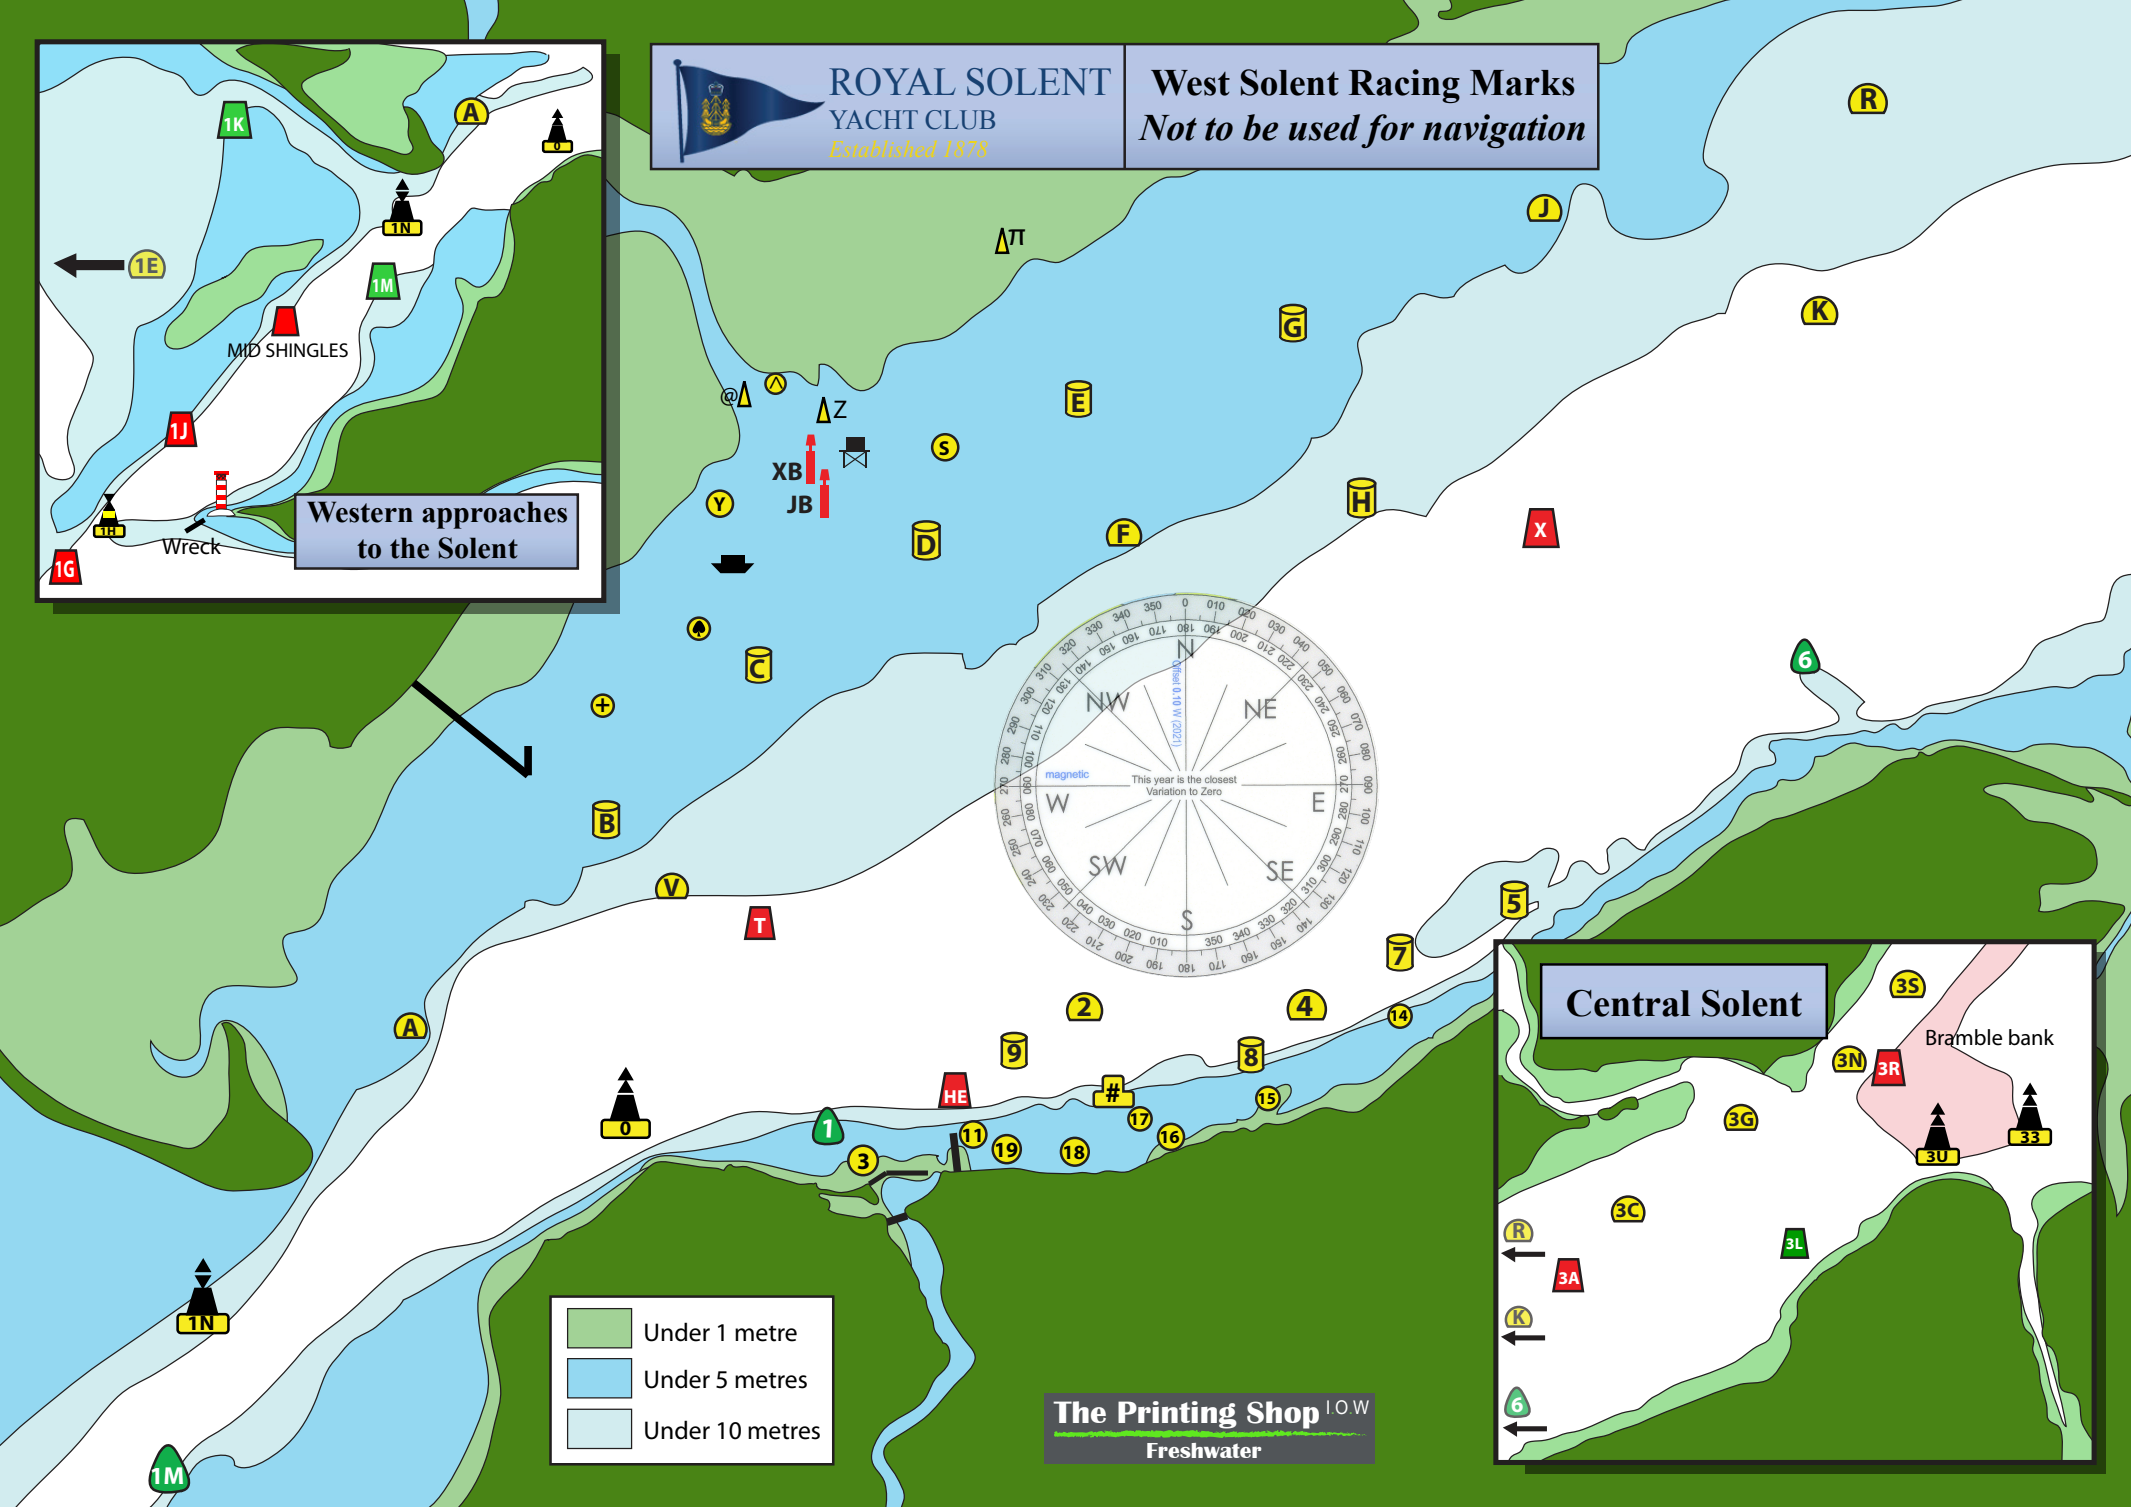

**Western approaches to the Solent**

	Under 1 metre
	Under 5 metres
	Under 10 metres

**Central Solent**

Bramble bank