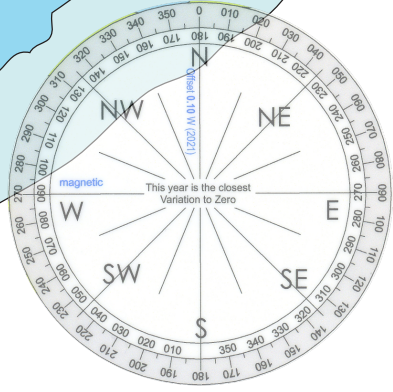

**Western approaches to the Solent**

	Under 1 metre
	Under 5 metres
	Under 10 metres

**Central Solent**

Bramble bank